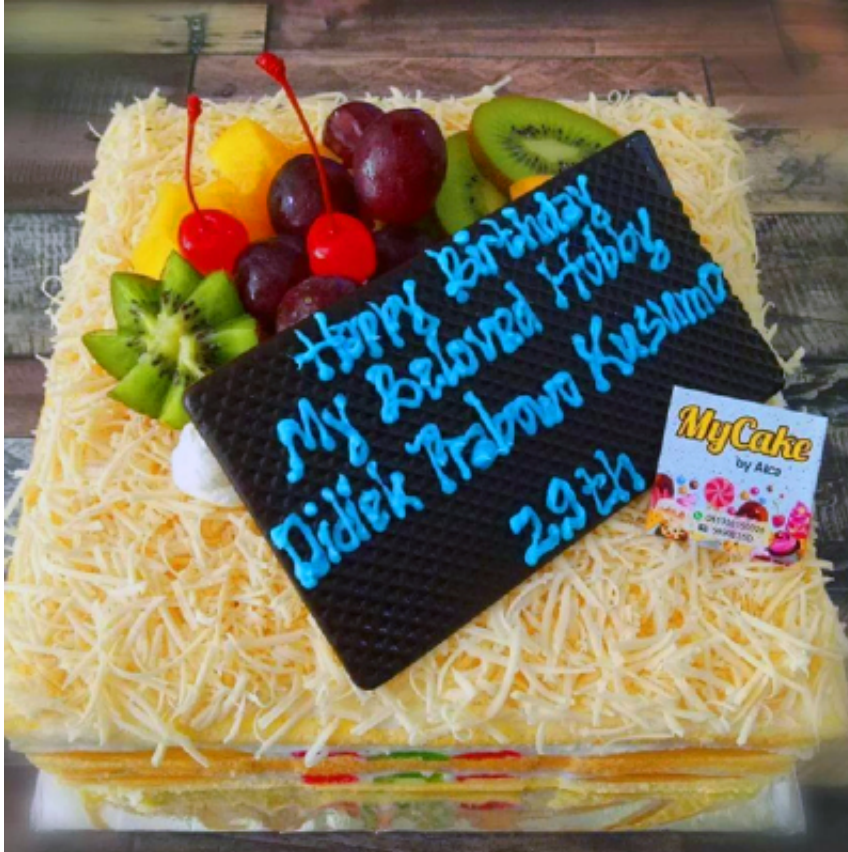

MC BAKERY & COFFEE SHOP
BUMI ETAM N274, SWARGA BARA, SANGATTA, 75611, KUTAI TIMUR,
KALIMANTAN TIMUR, INDONESIA

WBC KOTAK 30 TOPPING KEJU

MC BAKERY & COFFEE SHOP
BUMI ETAM N274, SWARGA BARA, SANGATTA, 75611, KUTAI TIMUR,
KALIMANTAN TIMUR, INDONESIA

White Beauty Cake Topping Keju 30x30 cm Kotak

~~Basic Price Rp600.000~~

[Ask a question about this product](#)