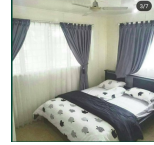

# MC BAKERY & COFFEE SHOP

BUMI ETAM N274, SWARGA BARA, SANGATTA, 75611, KUTAI TIMUR,  
KALIMANTAN TIMUR, INDONESIA

...Air Conditioning, 3 Bed Rooms, 1 Kitchen, & Living Room...

~~Price Rp450000~~

[Ask a question about this product](#)